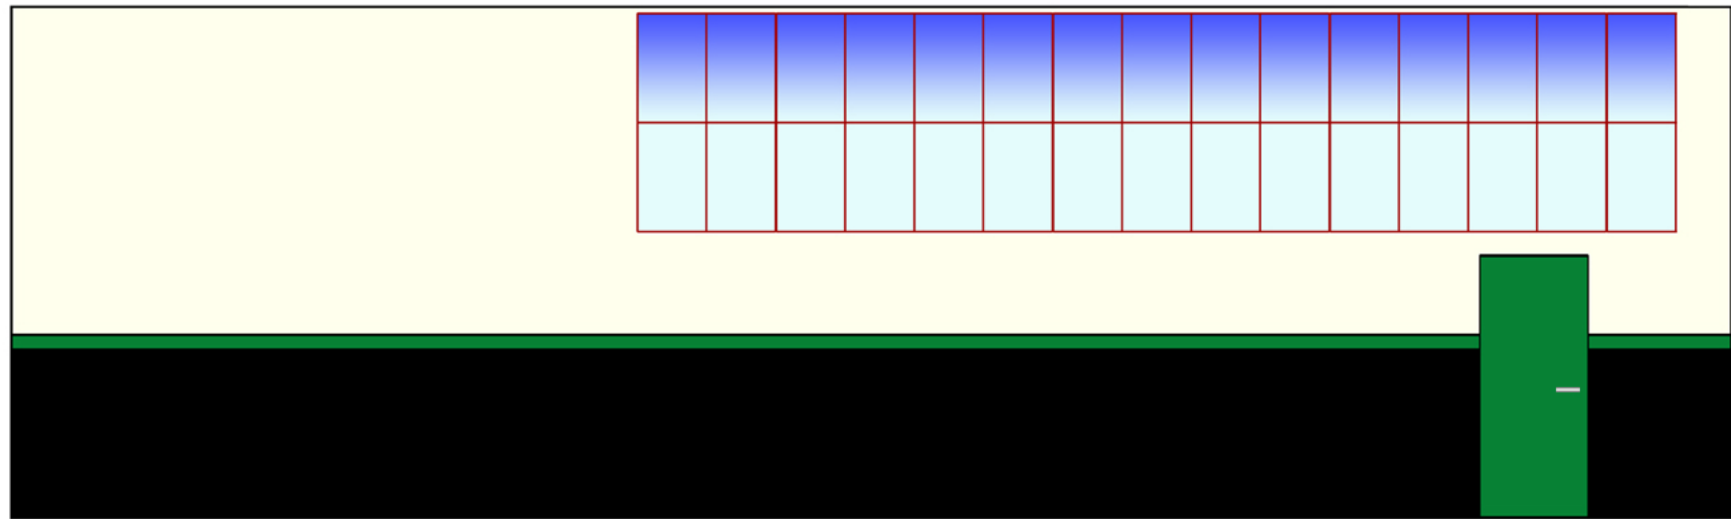

South Wall Elevation

58' - 0"

West Wall Elevation

46' - 0"

36" x 60"
Ext. Door

East Wall Elevation

- Colors:**
- 1. Black 
 - 2. Forest Green 
 - 3a. White or 
 - 3b. Eggshell 

Date: rev. December 9th, 2016	
Project Title: Gilmore Wrestling Gym Remodel	
Sheet Title: Wall Elevations	Drawn By: T. Guerra